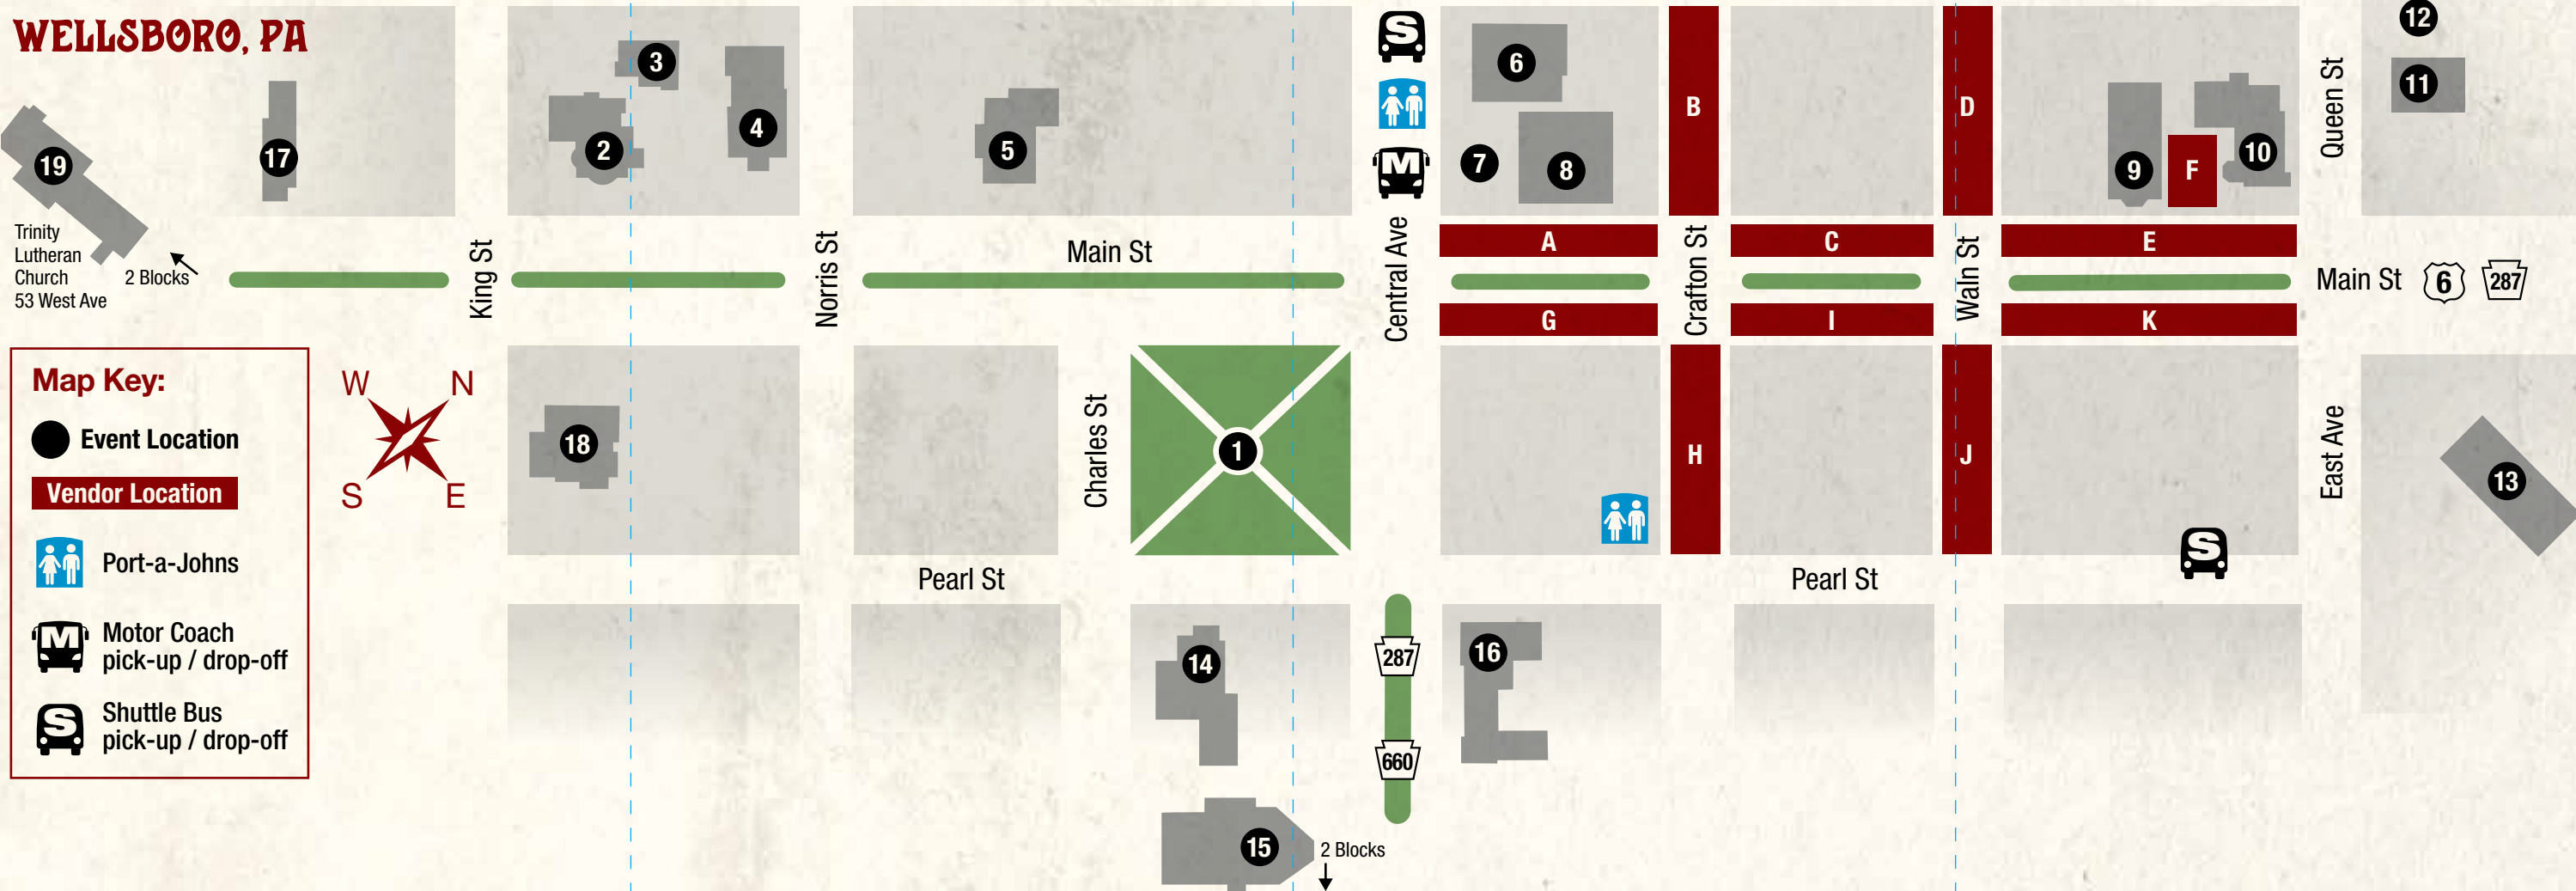

Saturday, December 7

8	Area Merchant Sales & Discounts	All Day
8	Department 56 Dickens Village Display, Deane Center Window	All Day
5	Open House, Tioga County Historical Society	9am - 3pm
5	Street Vendors, Street Musicians, Street Performers	9am - 4pm
10	Indoor Craft Show, United Methodist Church	9am - 4pm
14	Model Train Show, Cookie Sale, Church Tours & Lunch, St. Paul's Episcopal Church	9am - 4pm

SCHEDULE OF EVENTS

WELLSBORO, PA

Map Key:

- Event Location
- Vendor Location
- ♿ Port-a-Johns
- 🚌 Motor Coach pick-up / drop-off
- 🚌 Shuttle Bus pick-up / drop-off

VENDOR BLOCK LOCATIONS

A Block Location

- Apple Creek Alpacas
- Arla's Primitive Crafts
- Backroad Creamery/Mystic Meadow's Dairy
- Beck's Bistro
- David Webster Pottery
- Hamilton Gibson
- Hillbilly's Jerky
- Honey Lane Winery
- Miller's Purely Maple
- Ties to Nature
- Uptown Fox Collections
- Wheeler's Candy Land & Creamery
- Wheeler's Catering

B Block Location

- BP Concessions
- Crossroads Family Worship Center
- Hidden Pond Studios
- Incredible Popcorn
- Lett's Collect
- Loyal Acres
- Miller's Caramel Popcorn
- Pdrs Catering

C Block Location

D Block Location

- Ballengee Farm
- Mountainside Rustics
- Olde Farmhouse on the Hill
- Pendergast Food
- Second Chance Animal Sanctuaries
- ShaHuskies Illustration
- Sweet and Scrumptious
- Tammy Spicer
- The Peanut Man