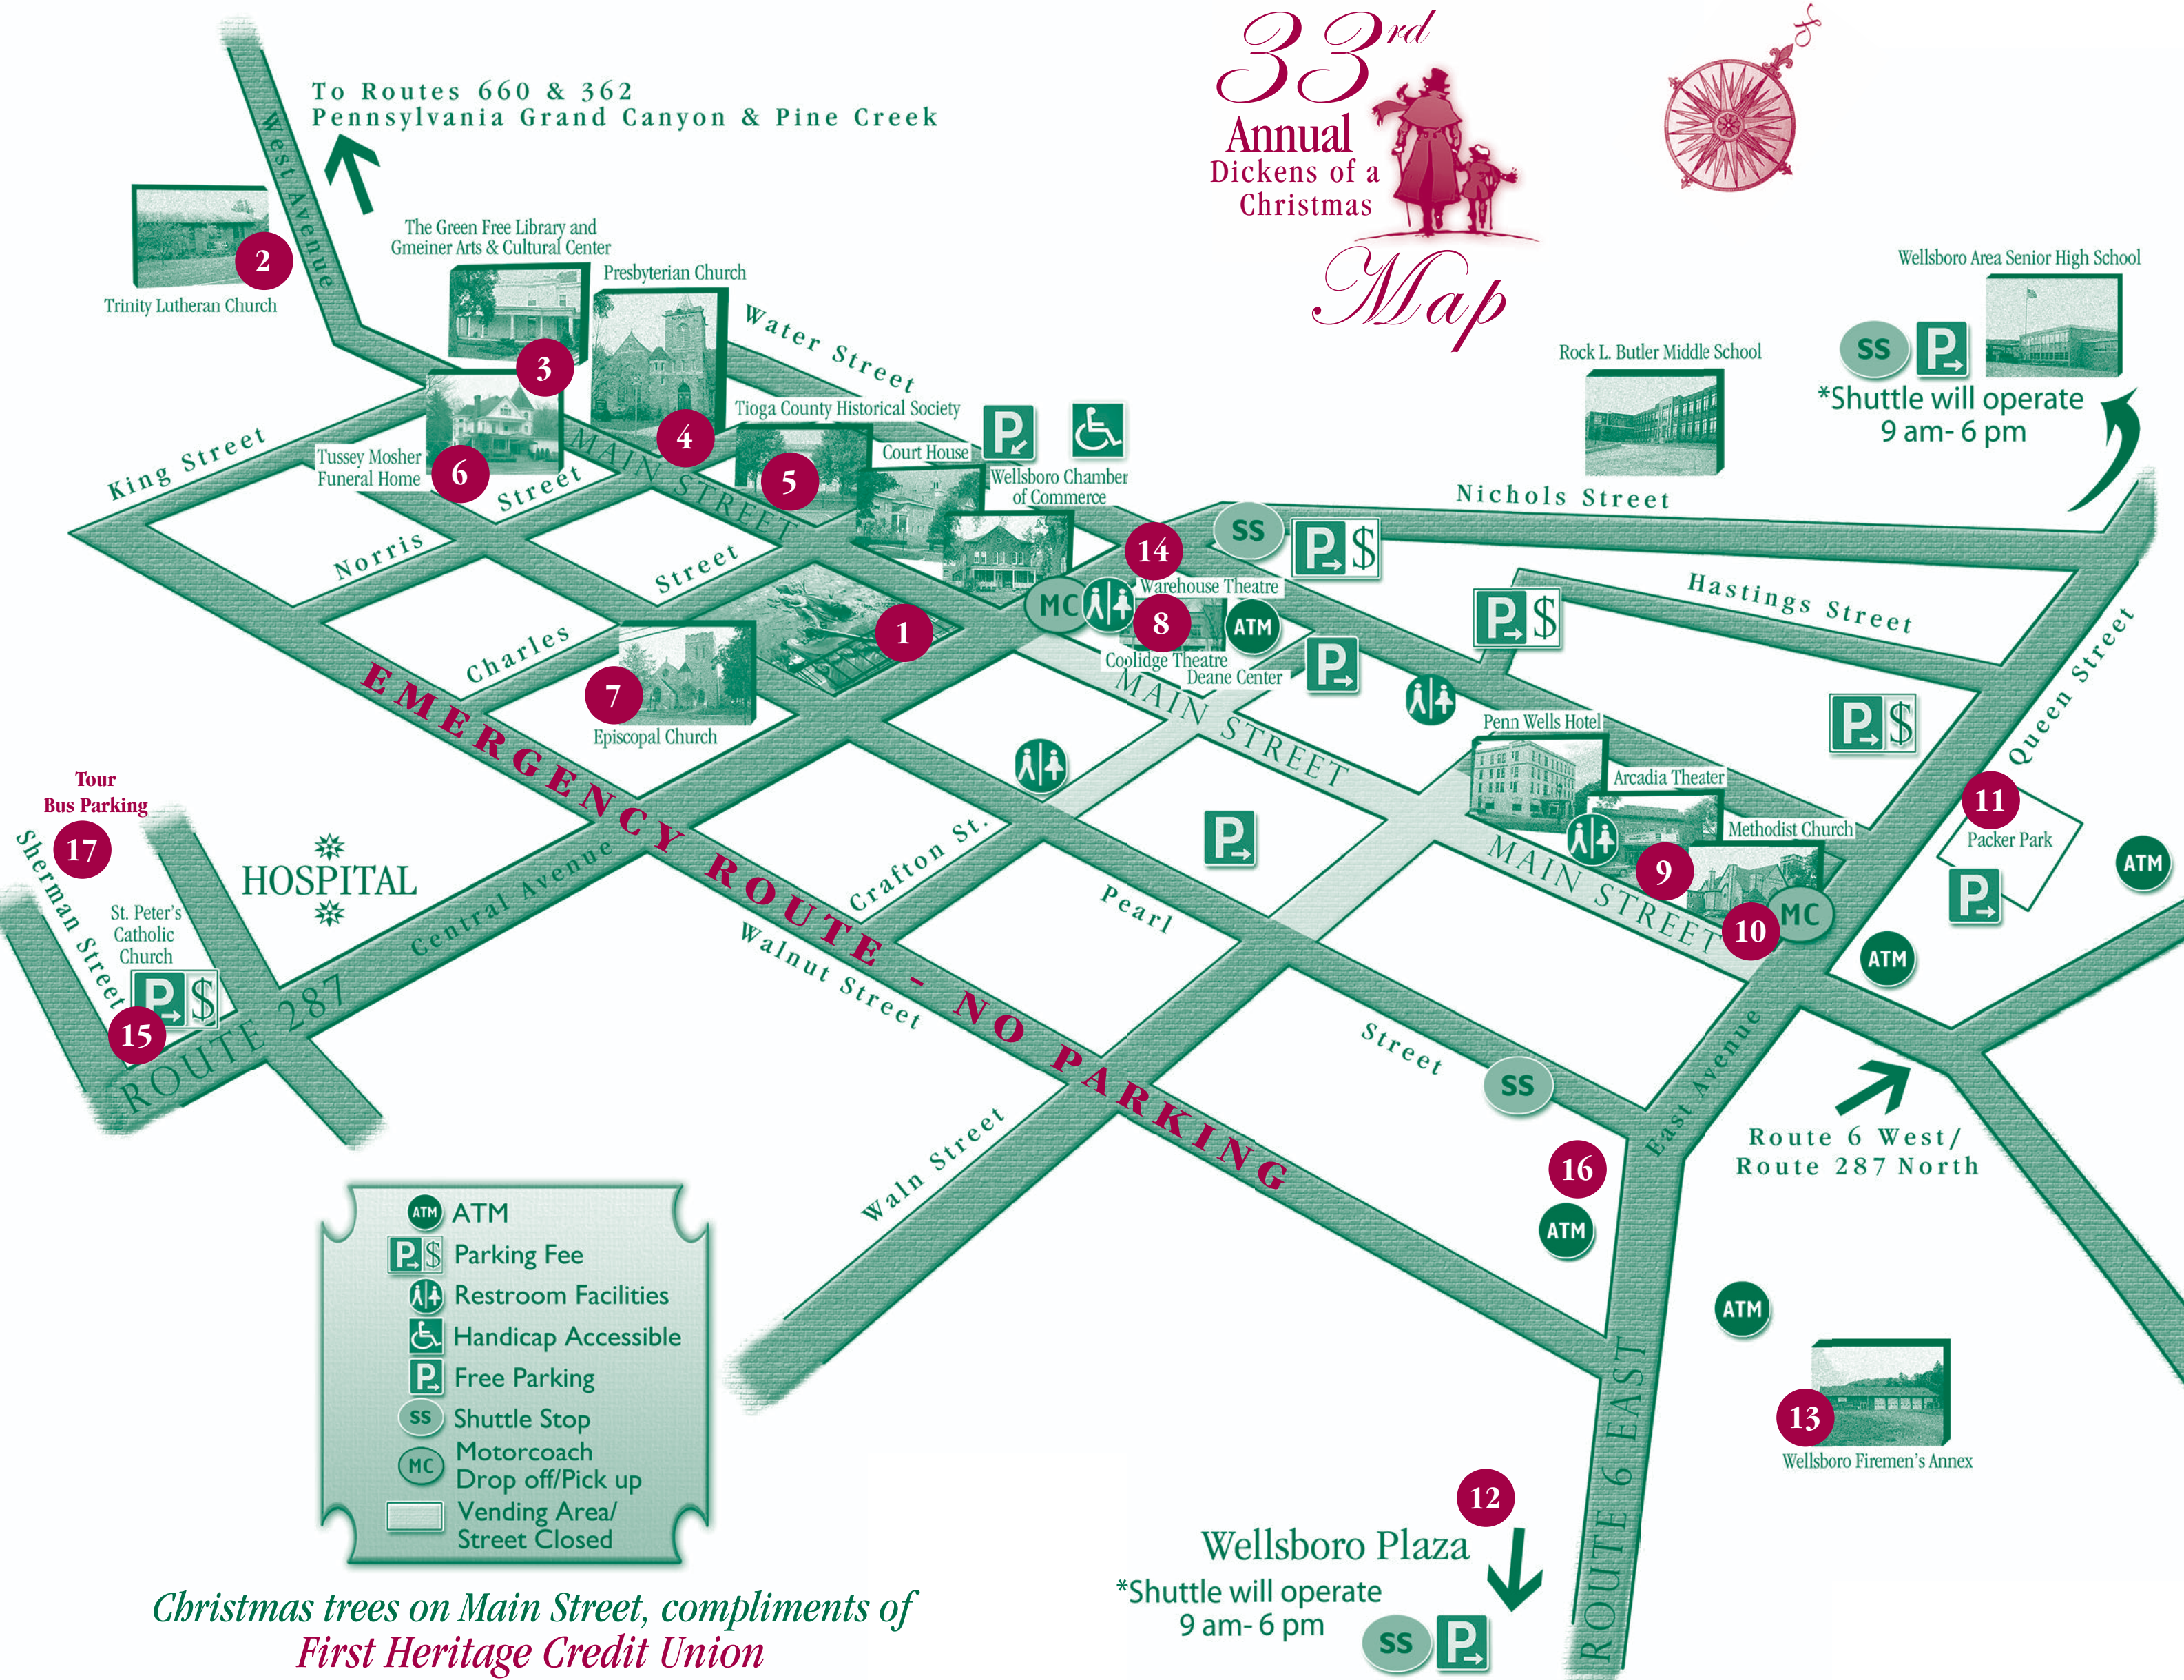

33rd Annual Dickens of a Christmas

Map

	ATM
	Parking Fee
	Restroom Facilities
	Handicap Accessible
	Free Parking
	Shuttle Stop
	Motorcoach Drop off/Pick up
	Vending Area/ Street Closed

SS P
*Shuttle will operate 9 am- 6 pm

Wellsboro Plaza **12**
*Shuttle will operate 9 am- 6 pm **SS P**

Christmas trees on Main Street, compliments of First Heritage Credit Union

Seeds of Hope Drive sponsored by Shell Appalachia

**Wellsboro's
33rd Annual
Dickens
of a
Christmas**

Wellsboro Area Chamber of Commerce
114 Main Street, Wellsboro, PA 16901
570-724-1926
www.wellsboropa.com

2016 Schedule of Events

Friday, December 2

ALL DAY	Sales and discounts.....Area Merchants	
9 a.m. - 5 p.m.	Dickens Photos \$	Deane Center Lobby 8
10 a.m. - 4 p.m.	Indoor Booksale	Green Free Library 3
10 a.m. - 6 p.m.	Festival of Trees	Goodwill Lobby, Wellsboro Plaza 12
3 - 8 p.m.	Indoor Craft Show.....	United Methodist Church 10
3 - 8 p.m.	Indoor Craft Show.....	Wellsboro Senior Center 11
3:30 p.m. - 5 p.m.	Dickens Eve Home & House Tour Check-in \$	Deane Center 8
4:30 - 7:30 p.m.	Dickens of a Dinner \$	Trinity Lutheran Church 2
7 p.m.	Special Movie "It's a Wonderful Life"	Arcadia Theatre 9
7 - 9 p.m.	VESTA Craft Show & Sale	Gmeiner Art Center 3
7:30 p.m.	H.G. "Dickens of a Concert", sponsored by Wellsboro Electric	St. Peter's Catholic Church 15